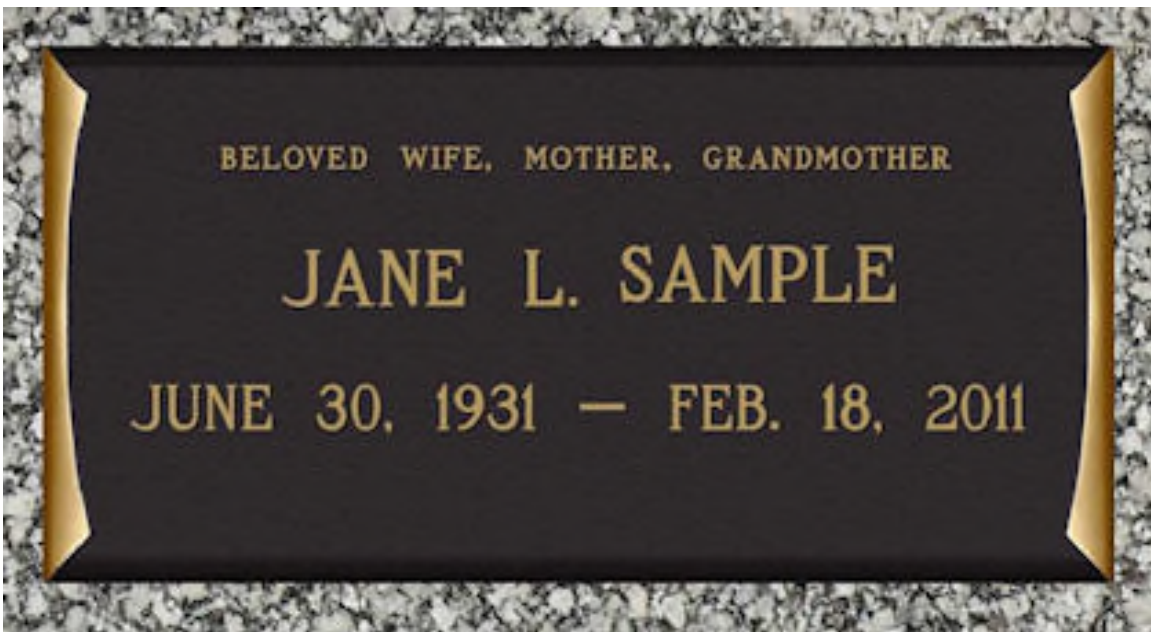

Simplicity (Scroll Ends) PM—55

Flat Text font

Installed on Concrete - $1,595.25 complete with a minimum down payment of $950.00 at ordering.

Installed on granite - $1,861.13 complete with a minimum down payment of $1,150.00 at ordering.