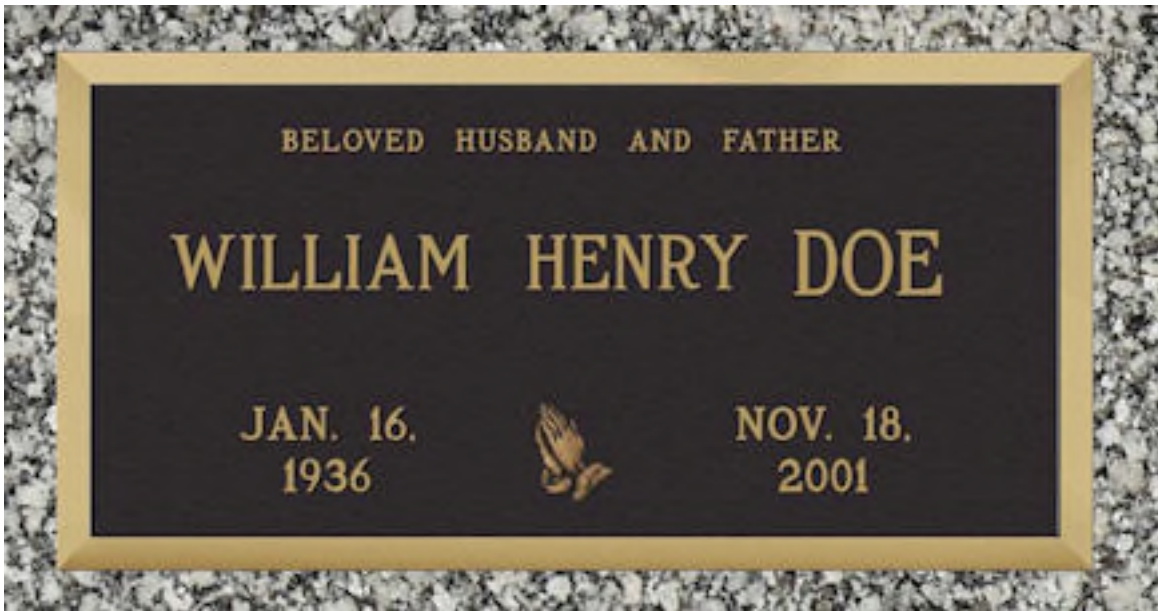

Polished Border GB– 726

Flat Text font

Praying Hands emblem

Installed on Concrete - $1,595.25 complete with a minimum down payment of $950.00 at ordering.

Installed on granite - $1,861.13 complete with a minimum down payment of $1,150.00 at ordering.